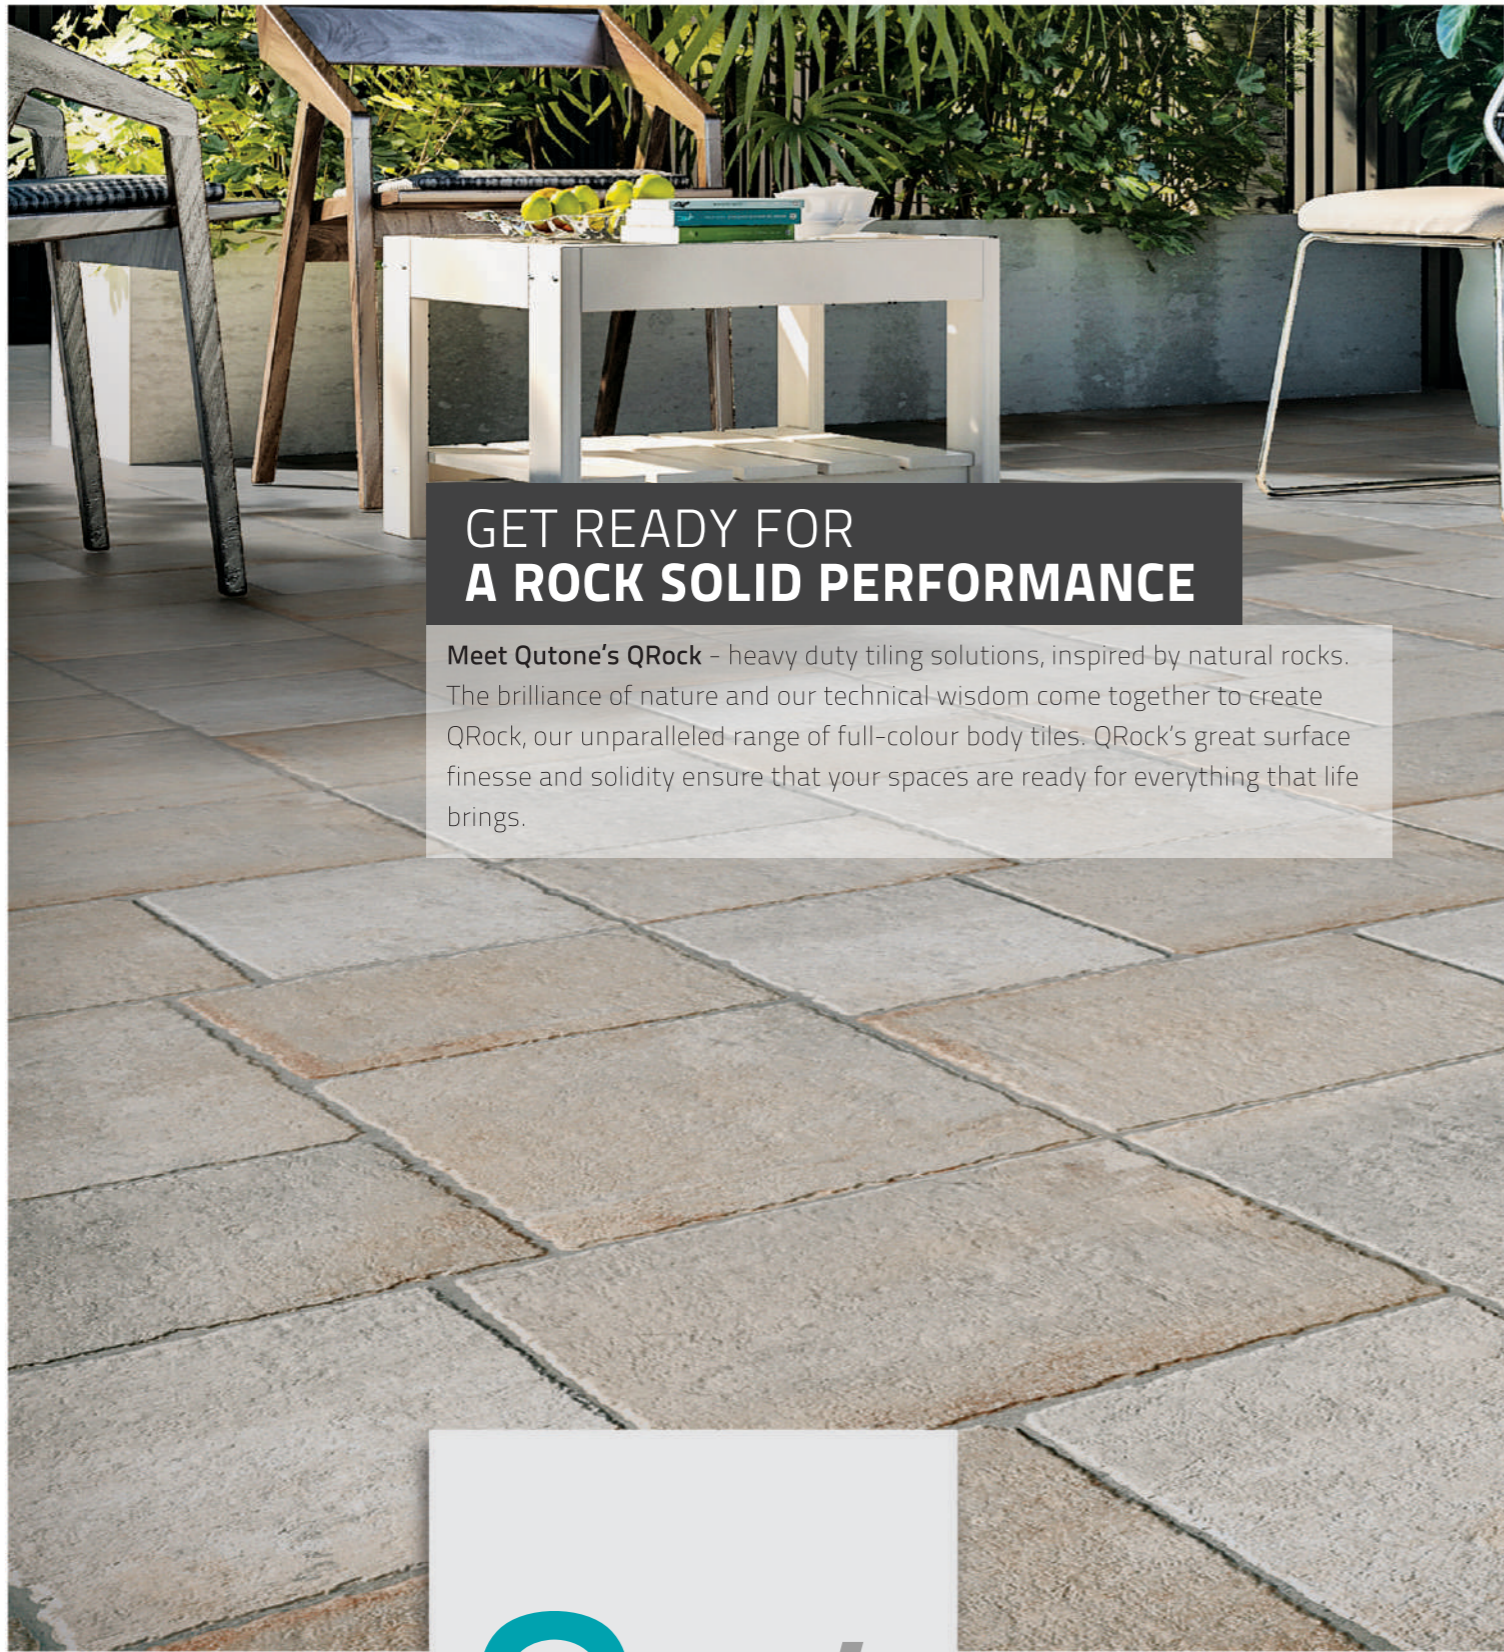

**GET READY FOR  
A ROCK SOLID PERFORMANCE**

Meet Qutone's QRock - heavy duty tiling solutions, inspired by natural rocks. The brilliance of nature and our technical wisdom come together to create QRock, our unparalleled range of full-colour body tiles. QRock's great surface finesse and solidity ensure that your spaces are ready for everything that life brings.